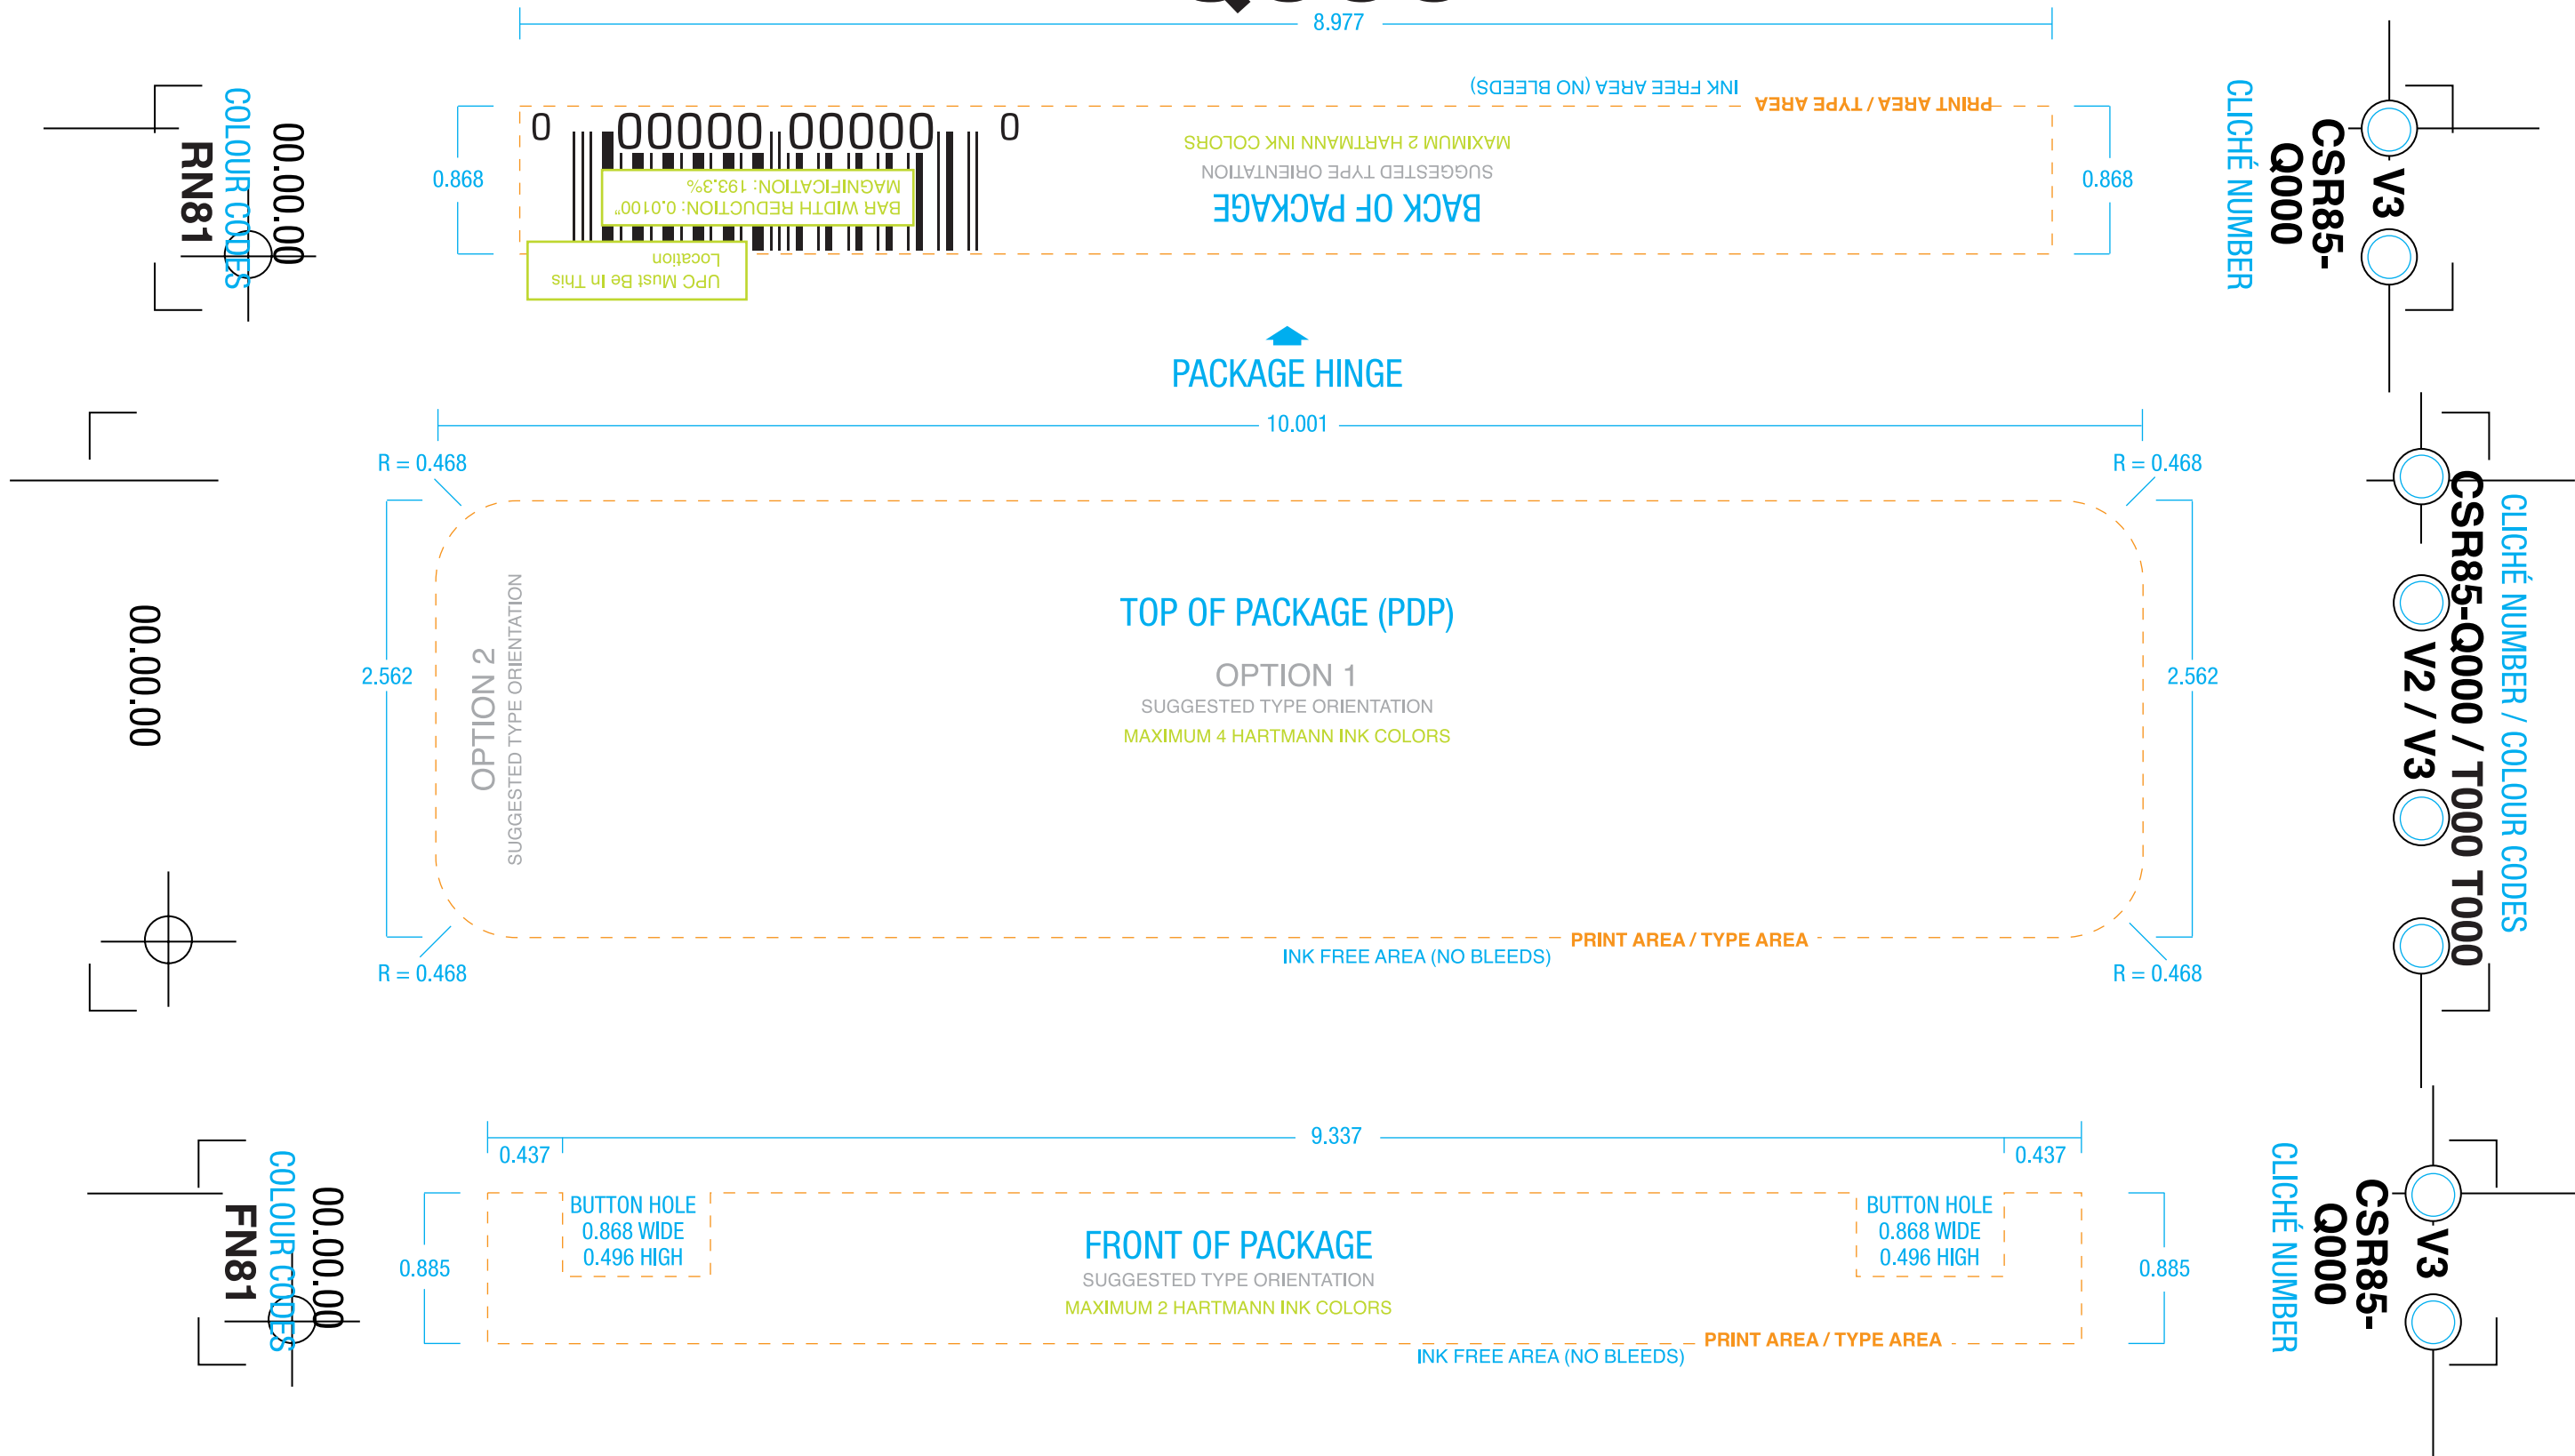

Q000

NOTE: ALL FONTS MUST BE SUPPLIED OR CONVERTED TO OUTLINES ON SUBMITTED ART.
ALL MEASUREMENTS ARE IN INCHES.

NOTE: ALL FONTS MUST BE SUPPLIED OR CONVERTED TO OUTLINES ON SUBMITTED ART.
ALL MEASUREMENTS ARE IN INCHES.