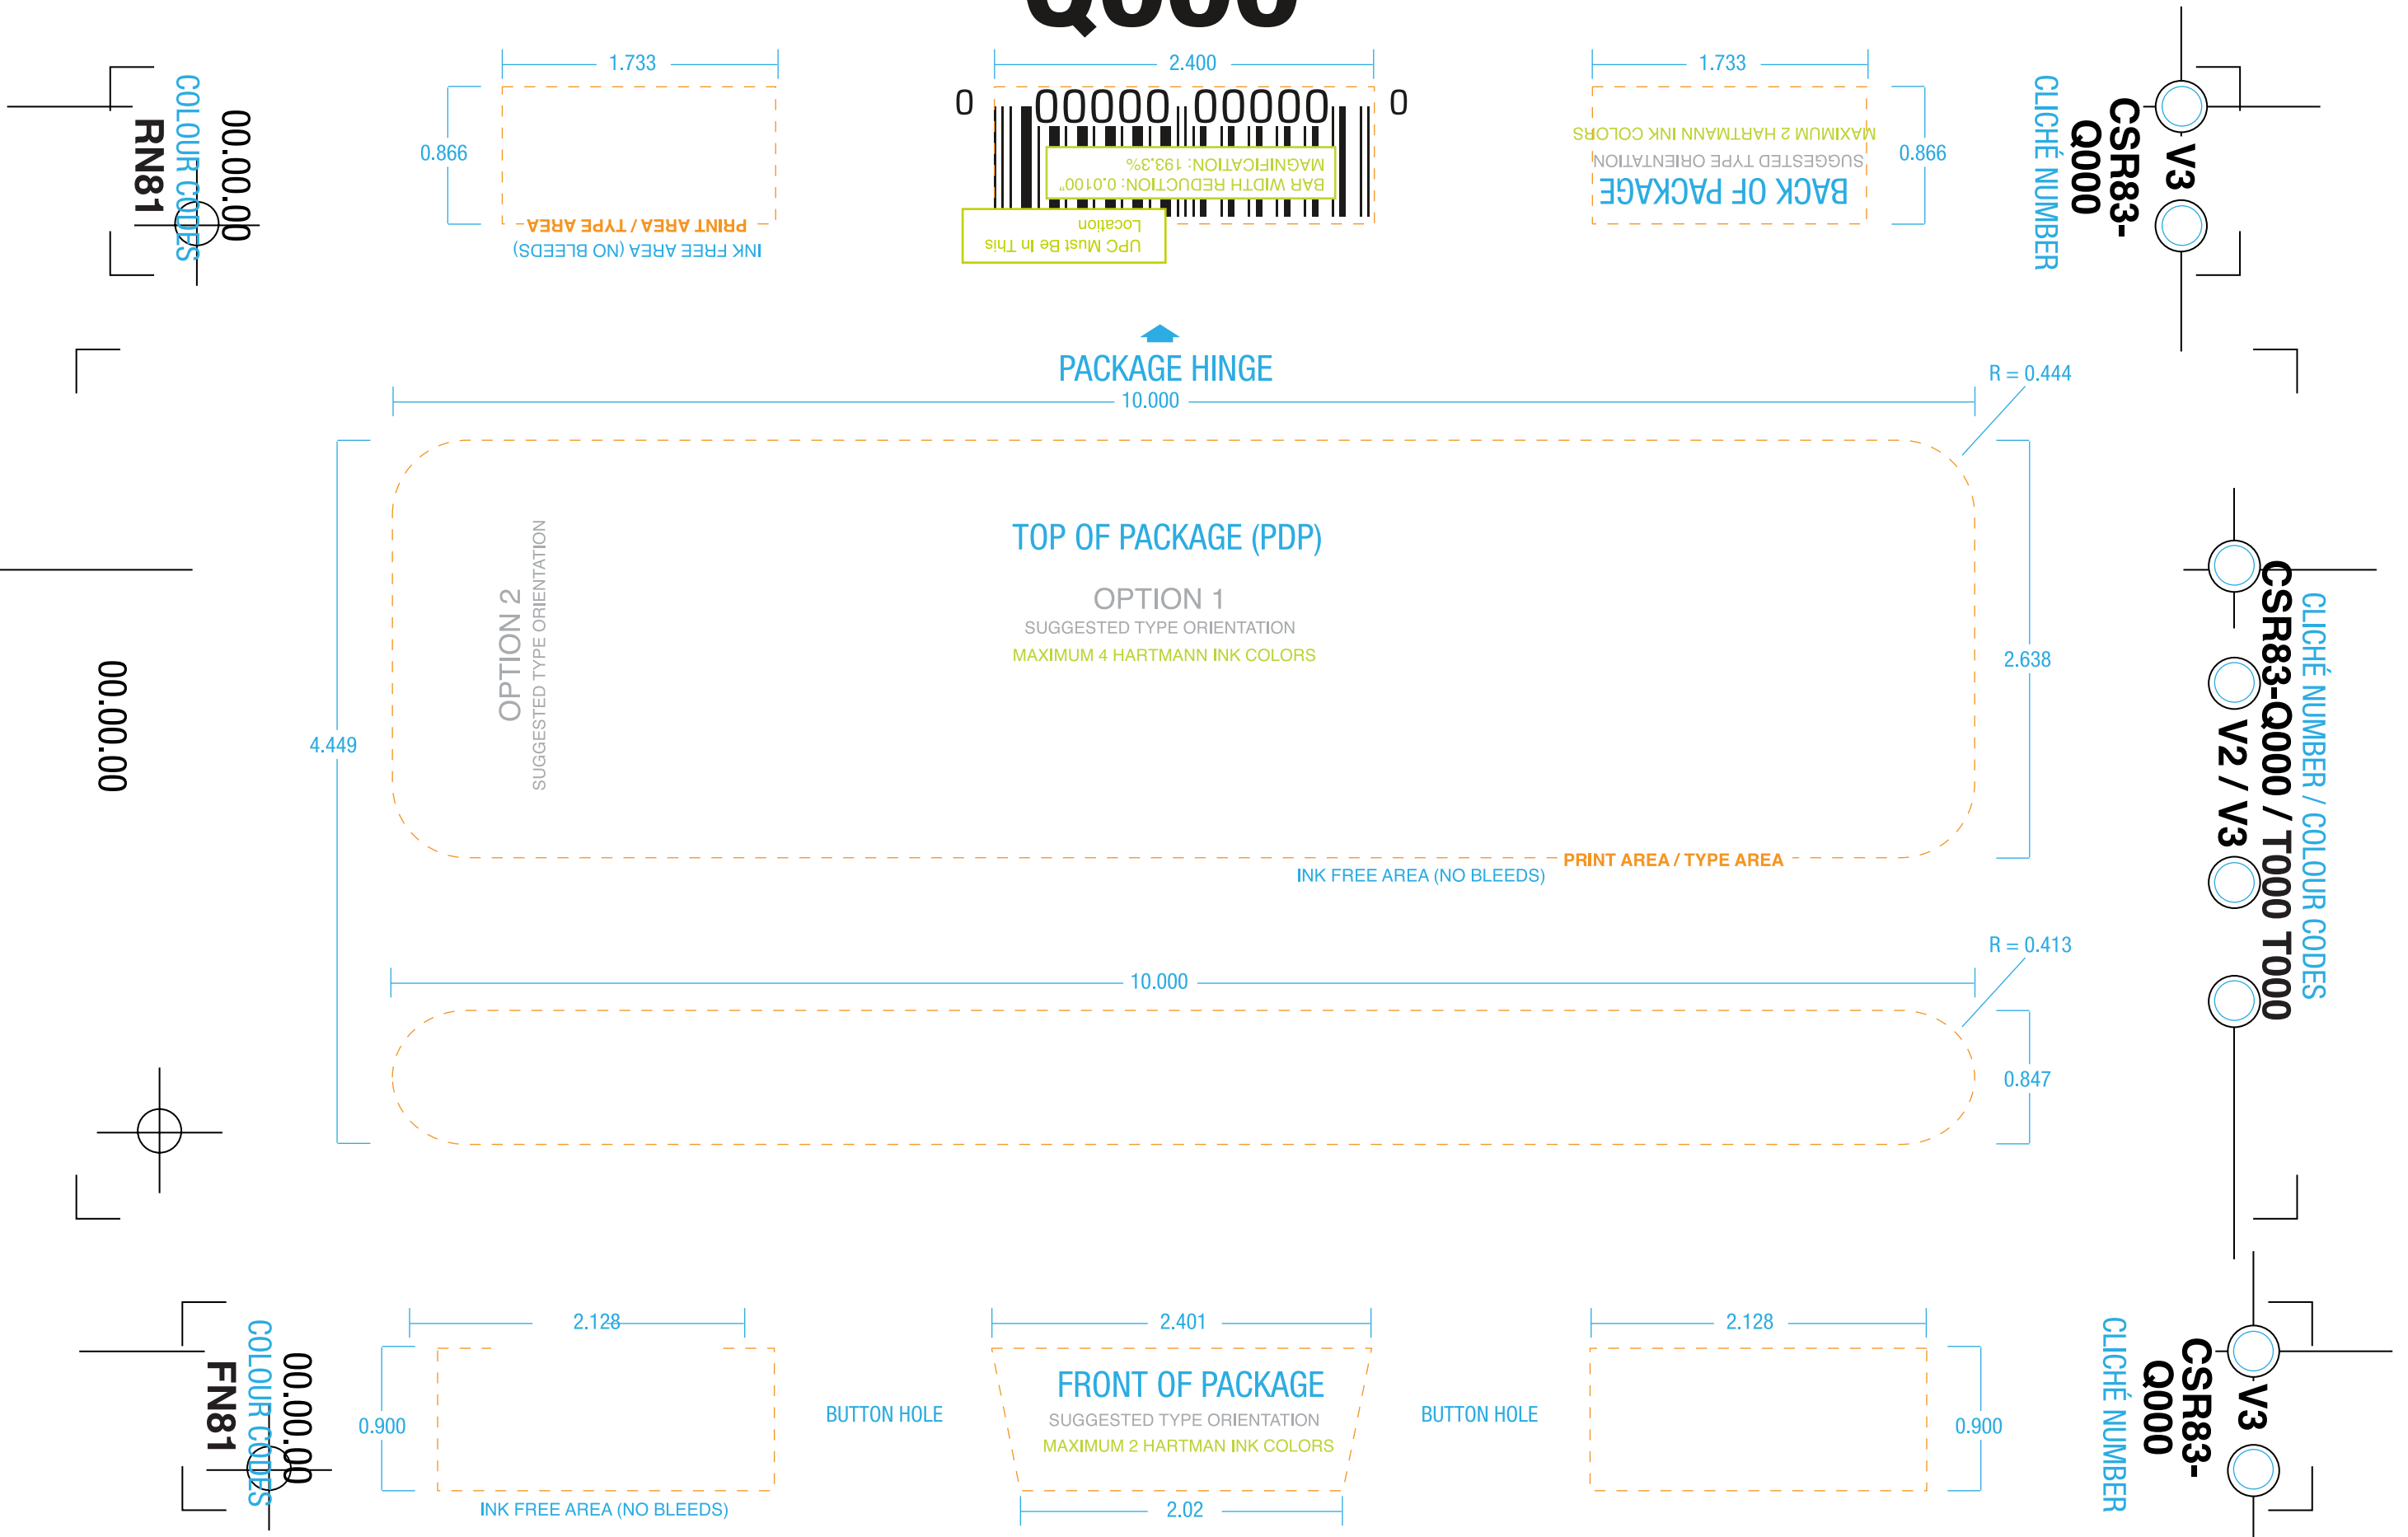

# Q000

NOTE: ALL FONTS MUST BE SUPPLIED OR CONVERTED TO OUTLINES ON SUBMITTED ART.  
ALL MEASUREMENTS ARE IN INCHES.